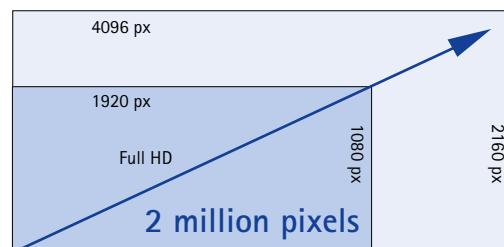

Use 4K ULTRA HD in surgical settings for detail-optimized imagery. The high image quality offers you finely structured images with amazing details and thus a brilliant visual representation.