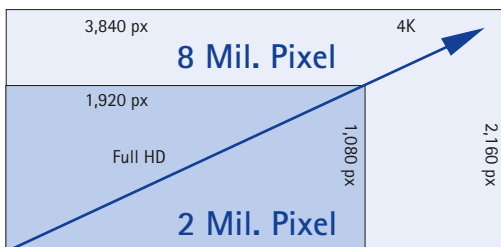

Camera functions adjustable right on the camera arm

Use 4K in surgical settings for detail-optimized imagery. Its exceptional picture quality provides finely structured images with more accurate details, and thus more brilliant visual representations.

Sim.CAM 4K and 4K Wireless*	
Resolution	approx. 8,510,000 pixels
4K ULTRA HD	3,840 x 2,160
Zoom	20x optical 12x digital
Image reorientation	Limitless, mechanical and electronically
Video outputs	HDMI 1.4 DVI