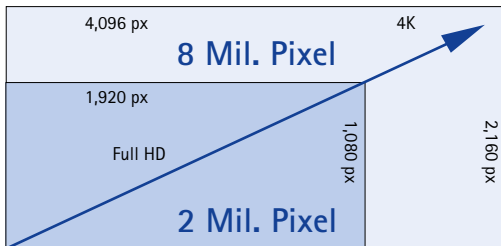

The Sim.CAM 4K operating panel

External camera

Perfectly integrated, highly flexible, easy-to-clean surfaces

4K technology

Improves the sharpness, color, and contrast of your surgical images

Easy to operate

Camera functions adjustable right on the camera arm

Use 4K in surgical settings for detail-optimized imagery. Its exceptional picture quality provides finely structured images with more accurate details, and thus more brilliant visual representations.

Sim.CAM 4K	
Resolution	8,847,360 Pixel
4K ULTRA HD	4096 x 2160
Zoom	12x optical 12x digital
Image reorientation	> 360°
Video outputs	HDMI 1.4 6G SDI

Tolerance ±10 %; technical specifications are subject to change